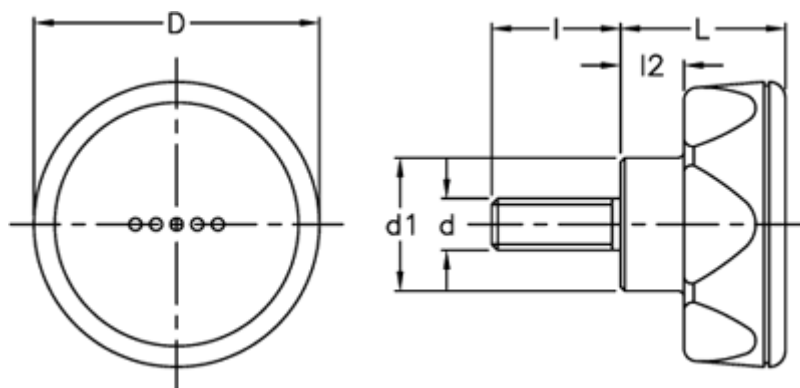

Article number: 23052224611

Description: E+G Lobe knob
ELK.56-p M10x30-C1 black centre cap

Measures

D	= 56
d1	= 26.5
d 6g	= M10
l	= 30
L	= 29
l2	= 11